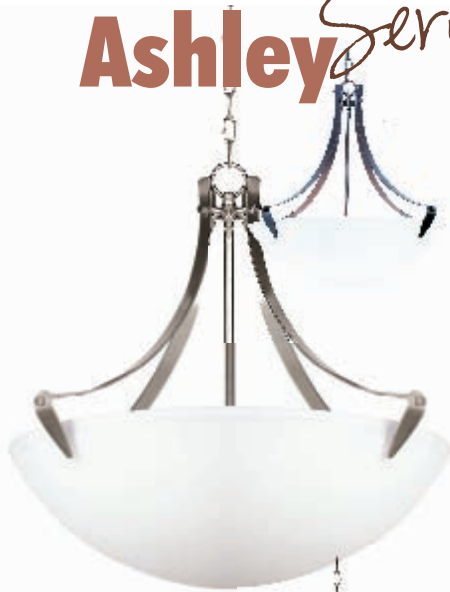

Ashley Series

BCHAND-803-BN

BCHAND-803-ORB

- 23" x 23" pendant
- oil rubbed bronze finish
- or brushed nickel finish
- opal glass
- 3 x 60W max., med. base or 3 x 13W CFL (lamp not included)