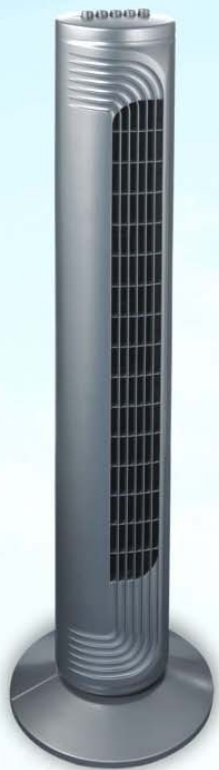

名称: 裕宝扇
型号: FZ11-46A / FZ11-46A3I
功率: 40W
高度: 828mm

Name: Intelligent Fan
Model: FZ11-46A / FZ11-46A3I
Power: 40W
Height: 828mm / 33 in.

Classic Tower Fan Series

传统大厦扇系列

贝宝扇(机械式)

Shell Tower (with mechanical)

贝宝扇(遥控式)

Shell Tower (with remote)

名称: 贝宝扇
型号: FZ20-40F3 / FZ20-40F
功率: 40W
高度: 830mm

Name: Shell Tower
Model: FZ20-40F3 / FZ20-40F
Power: 40W
Height: 830mm / 33 in

功能特点
Features

-  贝壳形状设计, 时尚简约
Concept of shell, stylish, modern, subtle shell tower
-  机械式操作, 简单易用(仅适用于FZ20-40F)
Mechanical operation
-  高、中、低三档风速
High, med., low, three speeds

Classic Tower Fan Series

传统大厦扇系列

清雅扇(不带定时器)
Ching Fan (without timer)

名称: 清雅扇
型号: FZ09-54C2 (不带定时器)
功率: 40W
高度: 792mm

Name: Ching Fan (without timer)
Model: FZ09-54C2
Power: 40W
Height: 792mm / 31in

清雅扇(带定时器)
Ching Fan (with timer)