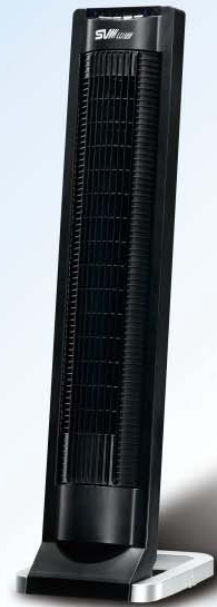

适合餐厅、商店或公共场所使用
Suitable for dining room, store and public areas

配置LCD液晶显示屏幕(仅X02D-H型号)和金属功能按键
LCD display(X02D-H)or brushed metal button

New

LCD液晶高身旋网扇

1.2M Gliding Grille Tower Fan with LCD display

名称: 高身LCD液晶旋网扇
型号: X02D-H
功率: 40W
高度: 1200mm
风轮直径: 102mm

Name: 1.2M Gliding Grille Tower Fan with LCD display
Model: X02D-H
Power: 40W
Height: 1200mm / 47 in
Diameter of fan blower: 102mm

Gliding Grille Tower Fan Series 旋网式大厦扇系列

网栅旋转送风
Grille oscillation

design
award
china

2009

独有扇身倾斜10度，风格简约时尚，有效将凉风往上升，带到全身，且占空间少，适合房间和办公室使用！

Unique inclined 10 degree fan body - the airflow climbs up due to the incline angle, to deliver wind to suitable seating height. Fashionable, space-saving, suitable for dining room, coffee shop or office.

New
斜身旋网扇
Inclined Gliding Grille Tower Fan

名称: 斜身旋网扇
型号: X01B
功率: 40W
高度: 865mm
风轮直径: 90mm

Name: Inclined Gliding Grille Tower Fan
Model: X01B
Power: 40W
Height: 865mm / 35in
Diameter of fan blower: 90mm