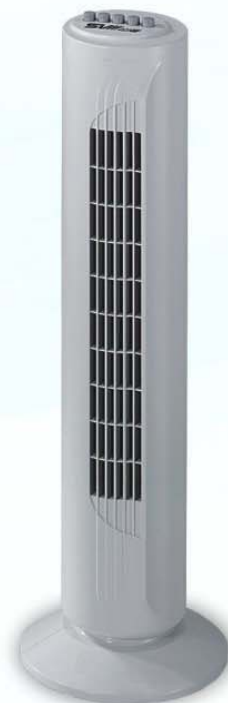

贝宝扇(遥控式)

Shell Tower (with remote)

名称: 贝宝扇
型号: FZ20-40F3 / FZ20-40F
功率: 40W
高度: 830mm

Name: Shell Tower
Model: FZ20-40F3 / FZ20-40F
Power: 40W
Height: 830mm / 33 in

功能特点
Features

-  贝壳形状设计, 时尚简约
Concept of shell, stylish, modern, subtle shell tower
-  机械式操作, 简单易用(仅适用于FZ20-40F)
Mechanical operation
-  高、中、低三档风速
High, med., low, three speeds

Classic Tower Fan Series

传统大厦扇系列

清雅扇(不带定时器)
Ching Fan (without timer)

名称: 清雅扇
型号: FZ09-54C2 (不带定时器)
功率: 40W
高度: 792mm

Name: Ching Fan (without timer)
Model: FZ09-54C2
Power: 40W
Height: 792mm / 31in

清雅扇(带定时器)
Ching Fan (with timer)

名称: 清雅扇
型号: FZ09-54C (带定时器)
功率: 40W
高度: 970mm

Name: Ching Fan (with timer)
Model: FZ09-54C
Power: 40W
Height: 970mm / 38in

清乐扇(机械式)
Ching Fan (with mechanical)

名称: 清乐扇
型号: F02A
功率: 30W
高度: 682mm

Name: Ching Fan (with mechanical)
Model: F02A
Power: 30W
Height: 682mm / 27in