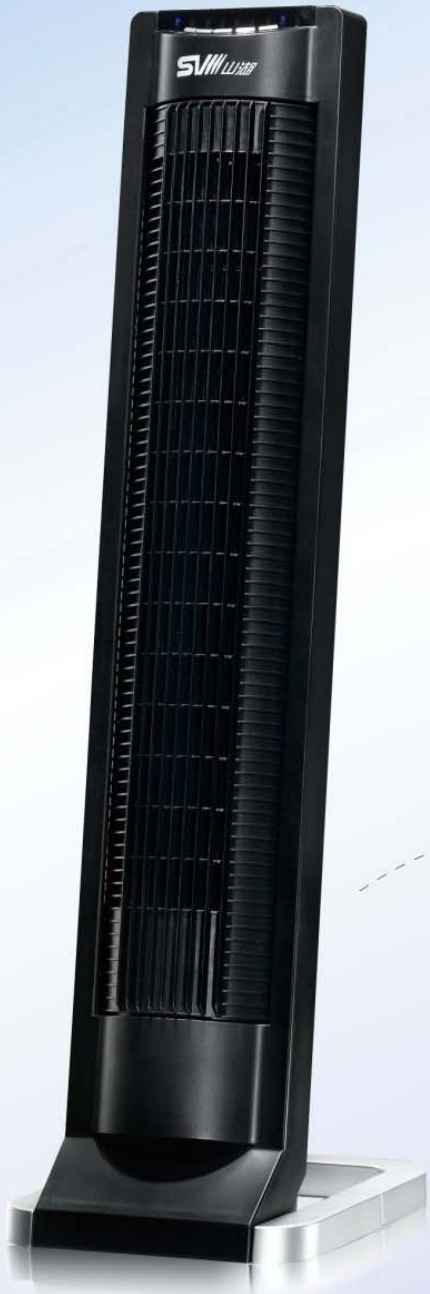

名称: 高身旋网扇
型号: X02B-H
功率: 40W
高度: 1200mm
风轮直径: 102mm

Name: 1.2M Gliding Grille Tower Fan
Model: X02B-H
Power: 40W
Height: 1200mm / 47 in
Diameter of fan blower: 102mm

功能特点
Features

1.2米高度设计, 高贵大方, 突显气派
Elegant and luxurious

适合餐厅、商店或公共场所使用
Suitable for dining room, store and public areas

配置LCD液晶显示屏幕(仅X02D-H型号)和金属功能按键
LCD display(X02D-H)or brushed metal button

New

LCD液晶高身旋网扇

1.2M Gliding Grille Tower Fan with LCD display

名称: 高身LCD液晶旋网扇
型号: X02D-H
功率: 40W
高度: 1200mm
风轮直径: 102mm

Name: 1.2M Gliding Grille Tower Fan with LCD display
Model: X02D-H
Power: 40W
Height: 1200mm / 47 in
Diameter of fan blower: 102mm

Gliding Grille Tower Fan Series 旋网式大厦扇系列

网栅旋转送风
Grille oscillation

design
award
china

2009

独有扇身倾斜10度，风格简约时尚，有效将凉风往上升，带到全身，且占空间少，适合房间和办公室使用！

Unique inclined 10 degree fan body - the airflow climbs up due to the incline angle, to deliver wind to suitable seating height. Fashionable, space-saving, suitable for dining room, coffee shop or office.