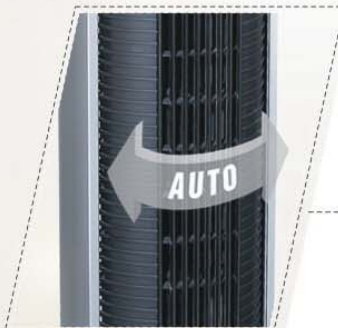

专利网栅摇摆送风形式
The award-winning "Gliding Grille" oscillation