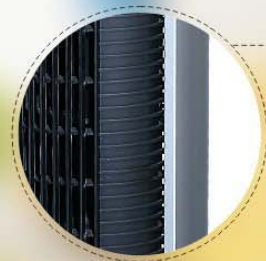

铝合金装饰边
Aluminum alloy side support

首创大厦扇网栅摇摆送风模式，荣获多项实用新型及外观注册专利，与众不同，经专家鉴定该技术处于国内同行业领先水平。产品使用起来更宁静、安全、节能、耐用。

The award-winning "Gliding Grille" (GG) tower fan, with Utility patents on Front-Grille oscillation and certain areas, was named a leading position in tower fan mechanism. The new extraordinary oscillation mechanism provides an absolute safety in tower fan, together with its quiet and smooth grille movement.