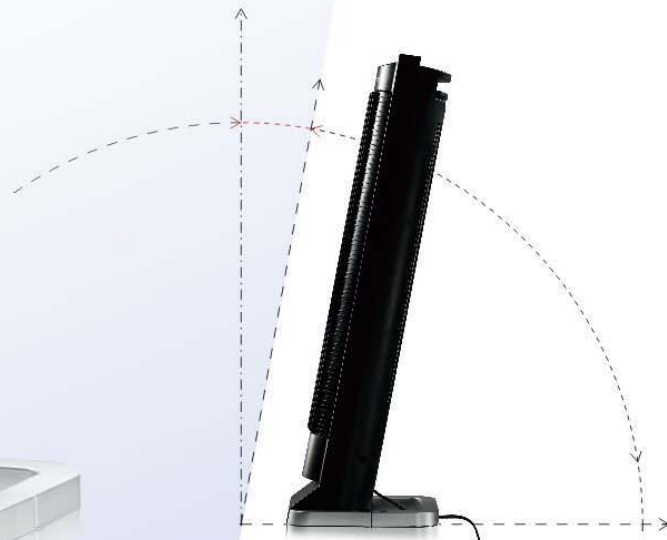

独有扇身倾斜10度，风格简约时尚，有效将凉风往上升，带到全身，且占空间少，适合房间和办公室使用！

Unique inclined 10 degree fan body - the airflow climbs up due to the incline angle, to deliver wind to suitable seating height. Fashionable, space-saving, suitable for dining room, coffee shop or office.