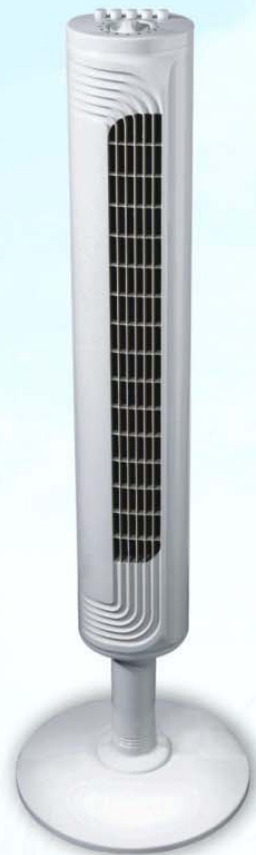

贝宝扇(遥控式)

Shell Tower (with remote)

名称: 贝宝扇
型号: FZ20-40F3 / FZ20-40F
功率: 40W
高度: 830mm

Name: Shell Tower
Model: FZ20-40F3 / FZ20-40F
Power: 40W
Height: 830mm / 33 in

功能特点
Features

-  贝壳形状设计, 时尚简约
Concept of shell, stylish, modern, subtle shell tower
-  机械式操作, 简单易用(仅适用于FZ20-40F)
Mechanical operation
-  高、中、低三档风速
High, med., low, three speeds

Classic Tower Fan Series

传统大厦扇系列

清雅扇(不带定时器)
Ching Fan (without timer)

名称: 清雅扇
型号: FZ09-54C2 (不带定时器)
功率: 40W
高度: 792mm

Name: Ching Fan (without timer)
Model: FZ09-54C2
Power: 40W
Height: 792mm / 31in

清雅扇(带定时器)
Ching Fan (with timer)

名称: 清雅扇
型号: FZ09-54C (带定时器)
功率: 40W
高度: 970mm

Name: Ching Fan (with timer)
Model: FZ09-54C
Power: 40W
Height: 970mm / 38in

清乐扇(机械式)
Ching Fan (with mechanical)

名称: 清乐扇
型号: F02A
功率: 30W
高度: 682mm

Name: Ching Fan (with mechanical)
Model: F02A
Power: 30W
Height: 682mm / 27in